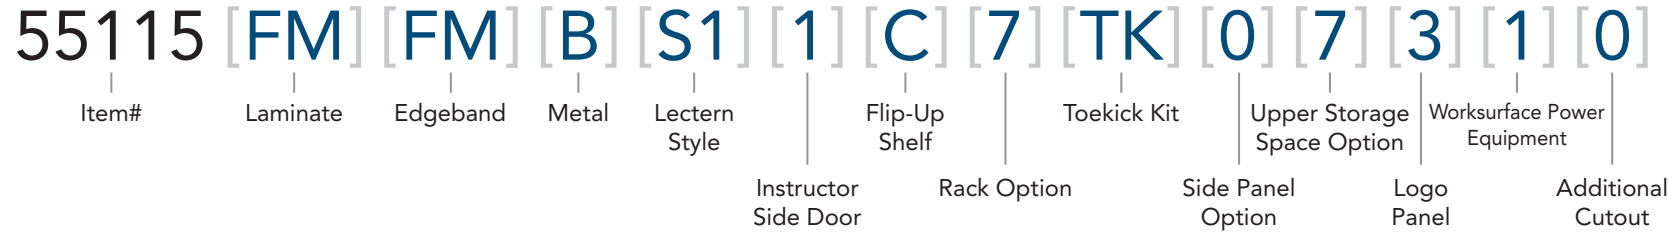

Build Your Link Lectern*

Below is an example of how the part number is built. Customize your solution by simply choosing the options in the brackets.

Laminate	Edgeband	Metal	Lectern Style	Instructor Side Door	Flip-Up Shelf Options	Rack Options	Toekick Kit	Side Panel Options	Upper Storage Space Options	Logo Panel	Worksurface Power Equipment	Additional Cutout
BK Black	BK Black	B Black	B1 36" Overbridge 1 Piece Panel (OB)	1 Instructor Side Door	C 1 Flip-Up Shelf	7 12RU Slide-In Rack Cube	TK Toekick Kit	1 Metal	7 Keyboard Tray	1 Custom Logo Matching Laminate Backer	1 Power Module Black	2 Worksurface Special Cutout
CK Castle Oak	CK Castle Oak	CM Champagne Metallic	B2 41" OB	0 None	D 2 Flip-Up Shelves	8 15RU Slide-In Rack Cube	00 None	2 Laminate	8 2RU Rack Rail	3 Custom Logo Black Laminate Backer	2 Power Module Silver	3 Overbridge 1 Piece Panel Special Cutout
CW Columbian Walnut	CM Champagne Metallic	D Dark Gray	P1 36" Plain		E 1 Flip-Up Shelf White Dry Erase	0 None			0 None	4 Power Module Black & EM Wireless Charging Pad	3 Power Module White	A Overbridge 2 Piece Panel (OB2)-Blank Single
EM Empire Mahogany	CW Columbian Walnut	S Silver Sparkle	P2 41" Plain		F 2 Flip-Up Shelf White Dry Erase					5 Power Module Silver & EM Wireless Charging Pad	4 Power Module Black & EM Wireless Charging Pad	B OB2-Extron CC202 / Crestron FT2-202
FM Fusion Maple	EM Empire Mahogany	BL Spectrum Blue	S1 36" Surround		0 None					6 Custom Logo White Laminate Backer	5 Power Module Silver & EM Wireless Charging Pad	C OB2-Extron CC500 / Crestron FT2-500
GT Graphite Talc	FM Fusion Maple	WG Warm Gray	S2 41" Surround							5 Custom Logo Printed Backer	6 Power Module White & EM Wireless Charging Pad	D OB2-Extron CC700 / Crestron FT2-700
HM Harvest Maple	HM Harvest Maple	UW White	A1 36" Overbridge 2 Piece Panel (OB2)-Blank Single							6 Custom Logo Clear Acrylic	7 EM Wireless Charging Pad	E OB2-Extron TLP 350MV
HR High Rise	NP Nepal Teak		A2 36" OB2-Extron CC202 / Crestron FT2-202							0 No Logo Panel	0 None	F OB2-Extron TLP Pro 320M
MZ Misted Zephyr	PM Pewter Mesh		A3 36" OB2-Extron CC500 / Crestron FT2-500									G OB2-Extron TLP Pro 520M
NP Nepal Teak	SN Silver Northsea		A4 36" OB2-Extron CC700 / Crestron FT2-700									H OB2-Extron TLP Pro 720M
PM Pewter Mesh	SM Steel Mesh		A5 36" OB2-Extron TLP 350MV									J OB2-Extron MLC 226 IP
SM Steel Mesh	CH Wild Cherry		A6 36" OB2-Extron TLP Pro 320M									K OB2-Extron MLC 226 IP DV+
WF White Fiesta	WC Williamsburg Cherry		A7 36" OB2-Extron TLP Pro 520M									L OB2-Extron MLC 226 IP AAP
CH Wild Cherry			A8 36" OB2-Extron TLP Pro 720M									M OB2-Extron AAP 104
WC Williamsburg Cherry			A9 36" OB2-Extron MLC 226 IP									N OB2-Crestron TSW-760/770
			B5 36" OB2-Extron MLC 226 IP DV+									P OB2-Crestron TSW-1060/1070
			B6 36" OB2-Extron MLC 226 IP AAP									S OB2-Power Module
			B7 36" OB2-Extron AAP 104									T OB2-Custom Cutout
			B8 36" OB2-Crestron TSW-760/770									0 None
			B9 36" OB2-Crestron TSW-1060/1070									
			C3 36" OB2 Power Module									
			E3 36" OB2-Custom Cutout									
			C4 41" OB2-Blank Single									
			C5 41" OB2-Extron CC202/Crestron FT2-202									
			C6 41" OB2-Extron CC500/Crestron FT2-500									
			C7 41" OB2-Extron CC700/Crestron FT2-700									
			C8 41" OB2-Extron TLP 350MV									
			C9 41" OB2-Extron TLP Pro 320M									
			D1 41" OB2-Extron TLP Pro 520M									
			D2 41" OB2-Extron TLP Pro 720M									
			D3 41" OB2-Extron MLC 226 IP									
			D4 41" OB2-Extron MLC 226 IP DV+									
			D5 41" OB2-Extron MLC 226 IP AAP									
			D6 41" OB2-Extron AAP 104									
			D7 41" OB2-Crestron TSW-760/770									
			D8 41" OB2-Crestron TSW-1060/1070									
			E2 41" OB2-Power Module									
			E4 41" OB2-Custom Cutout									