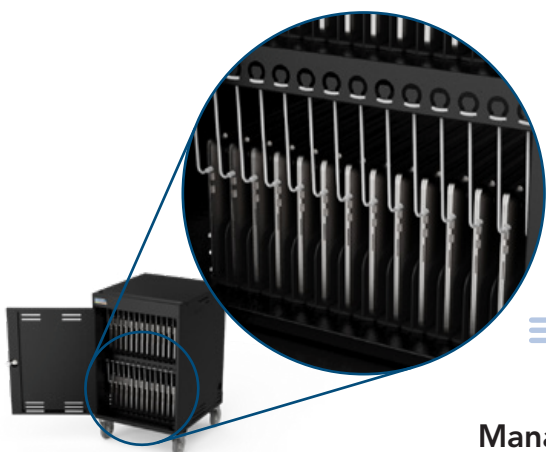

SE30 Charging Cart™

Providing a small-scale footprint with large-scale capacity, the SE30 Charging Cart offers all the features you need to charge, store, and transport up to 30 devices anywhere.

- » Small Footprint
- » Mobility
- » Cable Management
- » Security
- » Large Capacity
- » Removable Trays

Laptops & accessories not included. Options shown.

SE30 Charging Cart Item# 55551B

Small Footprint

Ultra-small footprint makes it easy to fit in any space

Security

Heavy gauge steel door and keyed lock keep devices safe and secure

Mobility

Lightweight design with 5" balloon wheel casters provide effortless mobility

Large Capacity

Store, charge and transport up to 30 devices

Cable Management

Overhead cable management system keeps cables up and out of the way

Removable Trays

Optional quick brick trays for inline charge adapters keep dividers organized and reduce cable clutter