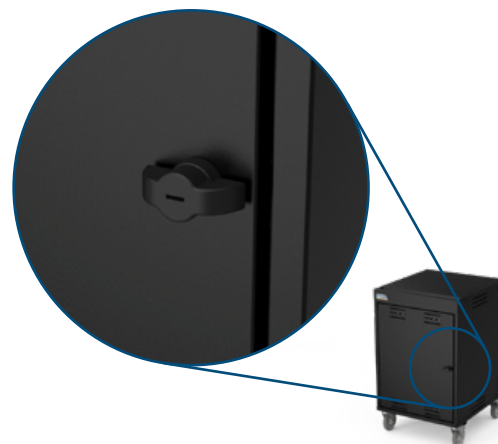

SE30 Charging Cart™

Providing a small-scale footprint with large-scale capacity, the SE30 Charging Cart offers all the features you need to charge, store, and transport up to 30 devices anywhere.

- » Small Footprint
- » Mobility
- » Cable Management
- » Security
- » Large Capacity
- » Removable Trays

Laptops & accessories not included. Options shown.

SE30 Charging Cart Item# 55551B

Small Footprint

Ultra-small footprint makes it easy to fit in any space

Security

Heavy gauge steel door and keyed lock keep devices safe and secure

Mobility

Lightweight design with 5" balloon wheel casters provide effortless mobility

Large Capacity

Store, charge and transport up to 30 devices

Cable Management

Overhead cable management system keeps cables up and out of the way

Removable Trays

Optional quick brick trays for inline charge adapters keep dividers organized and reduce cable clutter