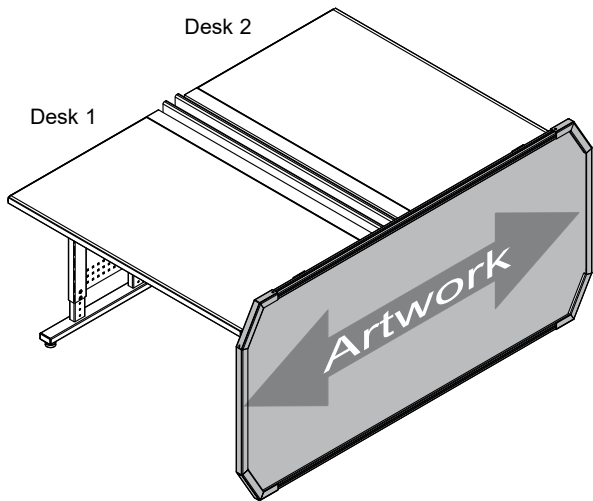

Features and Benefits

- Available in single (for a single row) or double (back-to-back row) versions
- Available with clear acrylic, or solid panel
- Panel artwork can be fully customized-contact Spectrum for details
- Durable powder coated steel frame components provides a long-lasting finish
- Black metal frame minimizes glare and player distraction
- Ships KD (knocked-down) and requires assembly

Color Option

Metal Frame:

B
Black

Construction

- Metal frame is made of 16-gauge steel and extruded aluminum
- Panels are made of 1/4" acrylic or solid (Palram) plastic
- Steel components are finished with a scratch-resistant powder coat epoxy
- Ships KD (knocked-down) and requires assembly

Specifications

Dimensions	35.3"W [89.7 cm] x 1"D [2.63 cm] x 32.3"H [81.95 cm] - Single panel 66"W [167.6 cm] x 1"D [2.63 cm] x 32.3"H [81.95 cm] - Double panel
Available artwork area	32.9"W [83.5 cm] x 1"D [2.63 cm] x 30"H [76.22 cm] - Single panel 63.6"W [161.63 cm] x 1"D [2.63 cm] x 30"H [76.22 cm] - Double panel
Shipping weight (nominal)	20 lb [9.08 kg] - 95045 20 lb [9.08 kg] - 95046 30 lb [13.6 kg] - 95047 30 lb [13.6 kg] - 95048

Specifications subject to change without notice

Note: Installed double end panels on back-to-back desks lock the desks together. The panel(s) must be removed before desks can be relocated.

Double End Panel