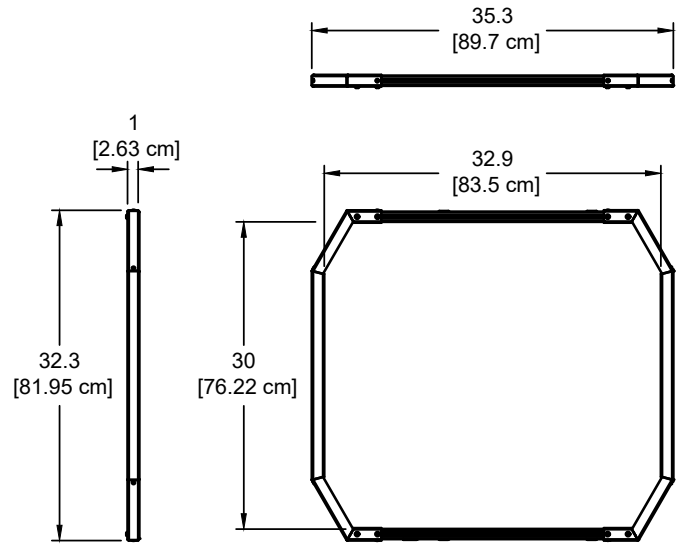

Specifications

Dimensions	35.3"W [89.7 cm] x 1"D [2.63 cm] x 32.3"H [81.95 cm] - Single panel 66"W [167.6 cm] x 1"D [2.63 cm] x 32.3"H [81.95 cm] - Double panel
Available artwork area	32.9"W [83.5 cm] x 1"D [2.63 cm] x 30"H [76.22 cm] - Single panel 63.6"W [161.63 cm] x 1"D [2.63 cm] x 30"H [76.22 cm] - Double panel
Shipping weight (nominal)	20 lb [9.08 kg] - 95045 20 lb [9.08 kg] - 95046 30 lb [13.6 kg] - 95047 30 lb [13.6 kg] - 95048

Specifications subject to change without notice

Note: Installed double end panels on back-to-back desks lock the desks together. The panel(s) must be removed before desks can be relocated.

Double End Panel

Single End Panel

Two Single End Panels

Accessories

End Panel attachment kit for Evolution Desk - 95049

- Provides end panel mounting on Evolution or Esports Evolution Desk
- Made of 16-gauge steel and extruded aluminum
- Shipping weight: 2 lb [.91 kg]