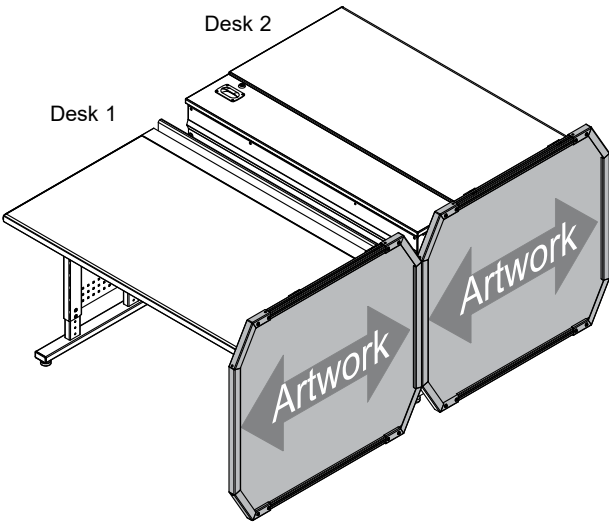

Specifications

Dimensions	35.3"W [89.7 cm] x 1"D [2.63 cm] x 32.3"H [81.95 cm] - Single panel 66"W [167.6 cm] x 1"D [2.63 cm] x 32.3"H [81.95 cm] - Double panel
Available artwork area	32.9"W [83.5 cm] x 1"D [2.63 cm] x 30"H [76.22 cm] - Single panel 63.6"W [161.63 cm] x 1"D [2.63 cm] x 30"H [76.22 cm] - Double panel
Shipping weight (nominal)	20 lb [9.08 kg] - 95045 20 lb [9.08 kg] - 95046 30 lb [13.6 kg] - 95047 30 lb [13.6 kg] - 95048

Specifications subject to change without notice

Note: Installed double end panels on back-to-back desks lock the desks together. The panel(s) must be removed before desks can be relocated.

Double End Panel

Single End Panel

Two Single End Panels

Accessories

End Panel attachment kit for Evolution Desk - 95049

- Provides end panel mounting on Evolution or Esports Evolution Desk
- Made of 16-gauge steel and extruded aluminum
- Shipping weight: 2 lb [.91 kg]