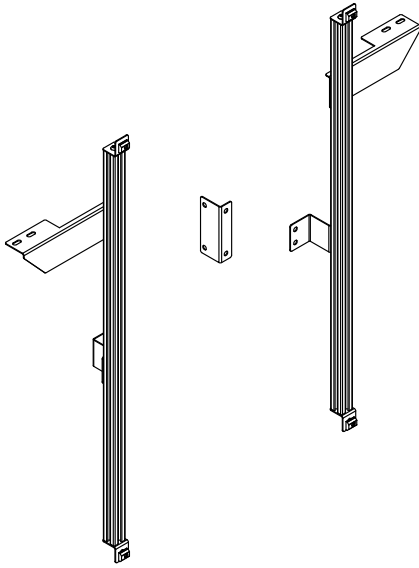

Specifications

Dimensions	35.3"W [89.7 cm] x 1"D [2.63 cm] x 32.3"H [81.95 cm] - Single panel 66"W [167.6 cm] x 1"D [2.63 cm] x 32.3"H [81.95 cm] - Double panel
Available artwork area	32.9"W [83.5 cm] x 1"D [2.63 cm] x 30"H [76.22 cm] - Single panel 63.6"W [161.63 cm] x 1"D [2.63 cm] x 30"H [76.22 cm] - Double panel
Shipping weight (nominal)	20 lb [9.08 kg] - 95045 20 lb [9.08 kg] - 95046 30 lb [13.6 kg] - 95047 30 lb [13.6 kg] - 95048

Specifications subject to change without notice

Note: Installed double end panels on back-to-back desks lock the desks together. The panel(s) must be removed before desks can be relocated.

Double End Panel

Single End Panel

Two Single End Panels

Accessories

End Panel attachment kit for Evolution Desk - 95049

- Provides end panel mounting on Evolution or Esports Evolution Desk
- Made of 16-gauge steel and extruded aluminum
- Shipping weight: 2 lb [.91 kg]