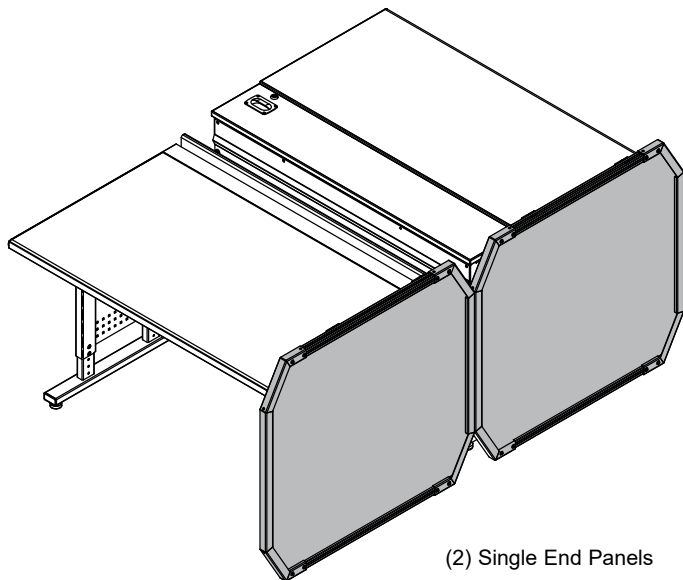

Technical Specifications

	Product #
Single End Panel (acrylic panel w/ frame)	95045
Single End Panel (solid panel w/ frame)	95046
Double End Panel (acrylic panel w/ frame)	95047
Double End Panel (solid panel w/ frame)	95048
Esports Desk End Panel (configurable)	95052

See p.4 for desk attachment kits

Single End Panel

(2) Single End Panels

Double End Panel

Esports End Panels provide the ability to add branding, team logos or other artwork to esports spaces. The panels are designed for use with Evolution desks, GG Gaming Desks, and Champions Desks.

Features and Benefits

- Available in single (for a single row) or double (back-to-back row) versions
- Available with clear acrylic, or solid panel
- Panel artwork can be fully customized-contact Spectrum for details
- Durable powder coated steel frame components provides a long-lasting finish
- Black metal frame minimizes glare and player distraction
- Ships KD (knocked-down) and requires assembly

Specifications

Dimensions	35.3"W [89.7 cm] x 1"D [2.63 cm] x 32.3"H [81.95 cm] - Single panel 66"W [167.6 cm] x 1"D [2.63 cm] x 32.3"H [81.95 cm] - Double panel
Available artwork area	32.9"W [83.5 cm] x 1"D [2.63 cm] x 30"H [76.22 cm] - Single panel 63.6"W [161.63 cm] x 1"D [2.63 cm] x 30"H [76.22 cm] - Double panel
Shipping weight (nominal)	20 lb [9.08 kg] - 95045 20 lb [9.08 kg] - 95046 30 lb [13.6 kg] - 95047 30 lb [13.6 kg] - 95048