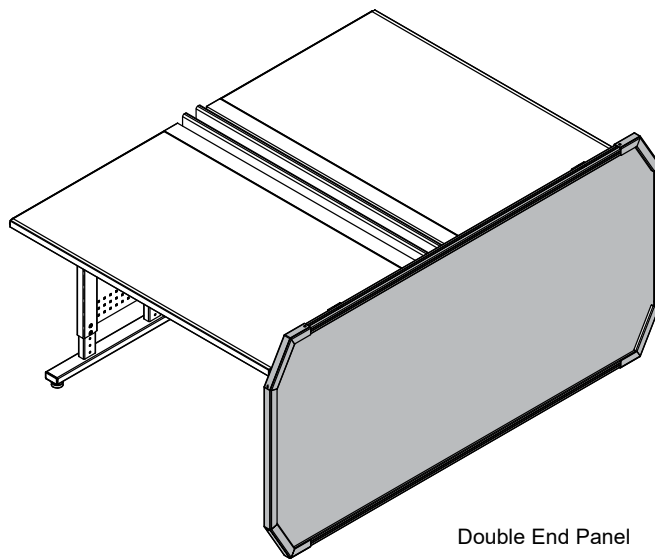

Technical Specifications

	Product #
Single End Panel (acrylic panel w/ frame)	95045
Single End Panel (solid panel w/ frame)	95046
Double End Panel (acrylic panel w/ frame)	95047
Double End Panel (solid panel w/ frame)	95048
Esports Desk End Panel (configurable)	95052

See p.4 for desk attachment kits

Single End Panel

(2) Single End Panels

Double End Panel

Esports End Panels provide the ability to add branding, team logos or other artwork to esports spaces. The panels are designed for use with Evolution desks, GG Gaming Desks, and Champions Desks.

Features and Benefits

- Available in single (for a single row) or double (back-to-back row) versions
- Available with clear acrylic, or solid panel
- Panel artwork can be fully customized-contact Spectrum for details
- Durable powder coated steel frame components provides a long-lasting finish
- Black metal frame minimizes glare and player distraction
- Ships KD (knocked-down) and requires assembly

Specifications

Dimensions	35.3"W [89.7 cm] x 1"D [2.63 cm] x 32.3"H [81.95 cm] - Single panel 66"W [167.6 cm] x 1"D [2.63 cm] x 32.3"H [81.95 cm] - Double panel
Available artwork area	32.9"W [83.5 cm] x 1"D [2.63 cm] x 30"H [76.22 cm] - Single panel 63.6"W [161.63 cm] x 1"D [2.63 cm] x 30"H [76.22 cm] - Double panel
Shipping weight (nominal)	20 lb [9.08 kg] - 95045 20 lb [9.08 kg] - 95046 30 lb [13.6 kg] - 95047 30 lb [13.6 kg] - 95048