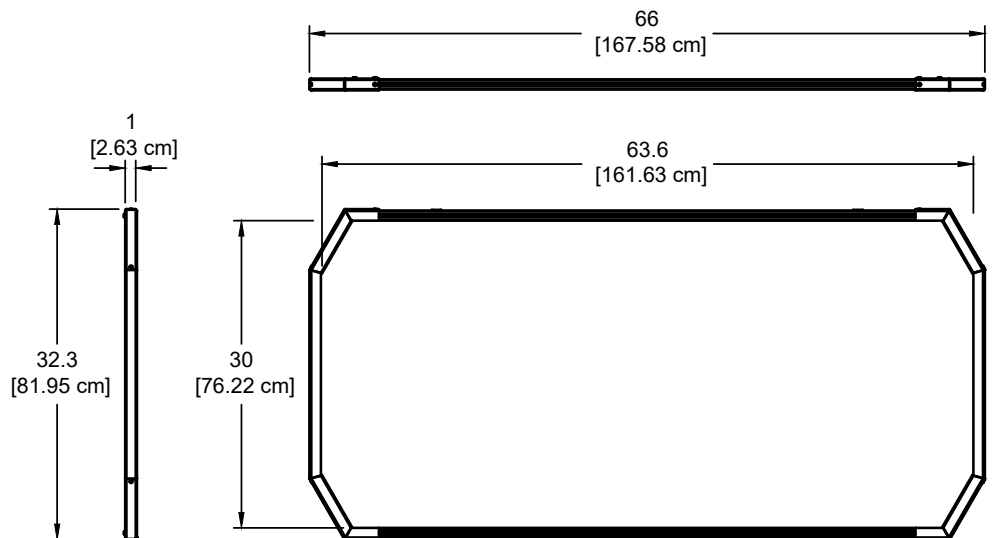

Single End Panel