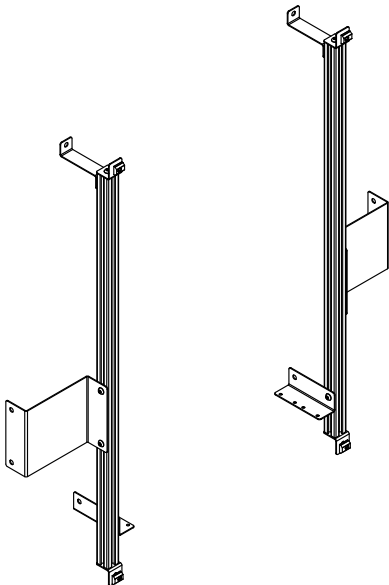

Specifications

Dimensions	35.3"W [89.7 cm] x 1"D [2.63 cm] x 32.3"H [81.95 cm] - Single panel 66"W [167.6 cm] x 1"D [2.63 cm] x 32.3"H [81.95 cm] - Double panel
Available artwork area	32.9"W [83.5 cm] x 1"D [2.63 cm] x 30"H [76.22 cm] - Single panel 63.6"W [161.63 cm] x 1"D [2.63 cm] x 30"H [76.22 cm] - Double panel
Shipping weight (nominal)	20 lb [9.08 kg] - 95045 20 lb [9.08 kg] - 95046 30 lb [13.6 kg] - 95047 30 lb [13.6 kg] - 95048

Single End Panel

Two Single End Panels

Accessories

End Panel attachment kit for Evolution Desk - 95049

- Provides end panel mounting on Evolution or Esports Evolution Desk
- Made of 16-gauge steel and extruded aluminum
- Shipping weight: 2 lb [.91 kg]

End Panel attachment kit for GG Gaming Desk - 95050

- Provides end panel mounting on GG Gaming Desk
- Made of 16-gauge steel and extruded aluminum
- Shipping weight: 2 lb [.91 kg]

End Panel attachment kit for Champions Desk - 95051