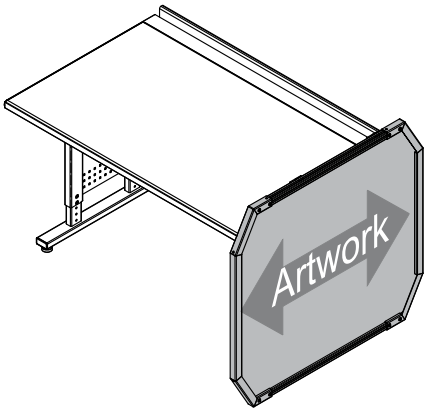

Features and Benefits

- Available in single (for a single row) or double (back-to-back row) versions
- Available with clear acrylic, or solid panel
- Panel artwork can be fully customized-contact Spectrum for details
- Durable powder coated steel frame components provides a long-lasting finish
- Black metal frame minimizes glare and player distraction
- Ships KD (knocked-down) and requires assembly

Color Option

Metal Frame:

B
Black

Construction

- Metal frame is made of 16-gauge steel and extruded aluminum
- Panels are made of 1/4" acrylic or solid (Palram) plastic
- Steel components are finished with a scratch-resistant powder coat epoxy
- Ships KD (knocked-down) and requires assembly

Specifications

Dimensions	35.3"W [89.7 cm] x 1"D [2.63 cm] x 32.3"H [81.95 cm] - Single panel 66"W [167.6 cm] x 1"D [2.63 cm] x 32.3"H [81.95 cm] - Double panel
Available artwork area	32.9"W [83.5 cm] x 1"D [2.63 cm] x 30"H [76.22 cm] - Single panel 63.6"W [161.63 cm] x 1"D [2.63 cm] x 30"H [76.22 cm] - Double panel
Shipping weight (nominal)	20 lb [9.08 kg] - 95045 20 lb [9.08 kg] - 95046 30 lb [13.6 kg] - 95047 30 lb [13.6 kg] - 95048

Specifications subject to change without notice

Note: Installed double end panels on back-to-back desks lock the desks together. The panel(s) must be removed before desks can be relocated.

Double End Panel