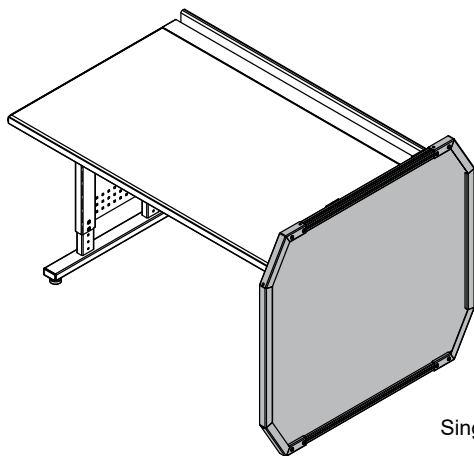

Technical Specifications

	Product #
Single End Panel (acrylic panel w/ frame)	95045
Single End Panel (solid panel w/ frame)	95046
Double End Panel (acrylic panel w/ frame)	95047
Double End Panel (solid panel w/ frame)	95048
Esports Desk End Panel (configurable)	95052

See p.4 for desk attachment kits

Single End Panel

(2) Single End Panels

Double End Panel

Esports End Panels provide the ability to add branding, team logos or other artwork to esports spaces. The panels are designed for use with Evolution desks, GG Gaming Desks, and Champions Desks.

Features and Benefits

- Available in single (for a single row) or double (back-to-back row) versions
- Available with clear acrylic, or solid panel
- Panel artwork can be fully customized-contact Spectrum for details
- Durable powder coated steel frame components provides a long-lasting finish
- Black metal frame minimizes glare and player distraction
- Ships KD (knocked-down) and requires assembly

Specifications

Dimensions	35.3"W [89.7 cm] x 1"D [2.63 cm] x 32.3"H [81.95 cm] - Single panel 66"W [167.6 cm] x 1"D [2.63 cm] x 32.3"H [81.95 cm] - Double panel
Available artwork area	32.9"W [83.5 cm] x 1"D [2.63 cm] x 30"H [76.22 cm] - Single panel 63.6"W [161.63 cm] x 1"D [2.63 cm] x 30"H [76.22 cm] - Double panel
Shipping weight (nominal)	20 lb [9.08 kg] - 95045 20 lb [9.08 kg] - 95046 30 lb [13.6 kg] - 95047 30 lb [13.6 kg] - 95048