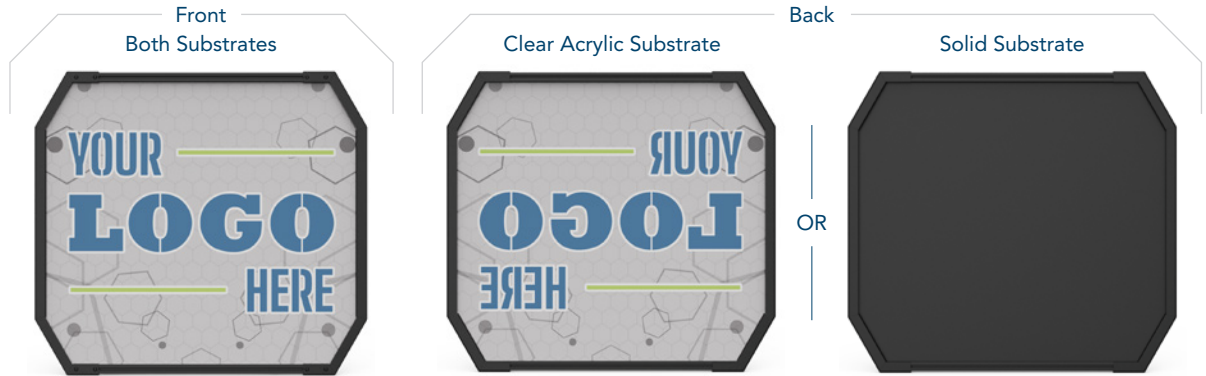

Esports Desk End Panels

Item# 95052

Branding & Customization

Choose from clear acrylic or solid panels and add a custom logo for a personalized look