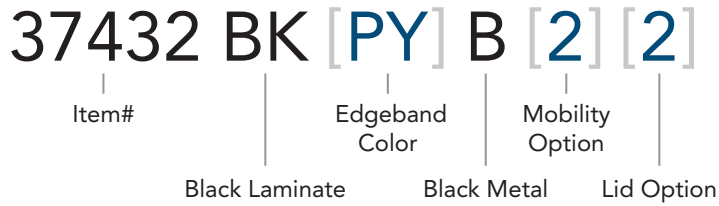

Build Your Champions Esports Desk*

Below is an example of how the part number is built. Customize your solution by simply choosing the options in the brackets.

Laminate

BK Black

Edgeband

- BK** Black
- CS** Café Sienna
- IG** Island Green
- NR** Navajo Red
- PY** Primary Yellow
- RB** Royal Blue
- SN** Silver Northsea