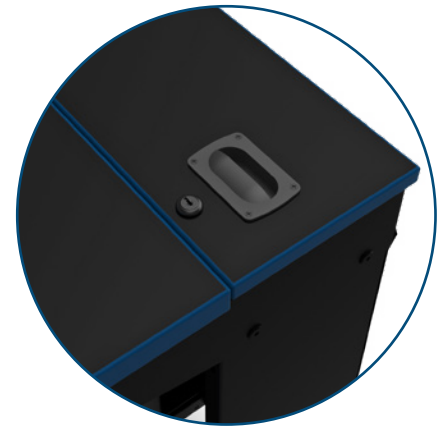

Champions Esports Desk™

Provide the ultimate gaming experience for your athletes with the Champions Esports Desk.

- » Height Adjustable Monitor
- » Device Storage
- » Optional Locking Lid
- » ADA Compatibility
- » Optional Locking CPU Enclosure
- » Audience-Side Monitor Mount

Monitors, computers & accessories not included. Options shown.

800-235-1262 | 715-723-6750 | spectrumfurniture.com

OFFICIAL SPONSORS

Champions Esports Desk Item# 37432

Height Adjustable Monitor

Simple, push-button monitor lift makes it easy to set the monitor to the perfect height for any user

Optional Locking Lid

Keyed lock protects monitor, keyboard and mouse from theft and monitor adjustment switch from unwanted use

Optional Locking CPU Enclosure

Protect your valuable CPU with the optional locking CPU Enclosure

Device Storage

Adjustable keyboard tray, mouse and other device storage located under flip-up lid

ADA Compatibility

Desk accommodates any user and meets ADA standards

Audience-Side Monitor Mount

Customize your gaming experience with the optional front monitor mount, compatible with your go-to display