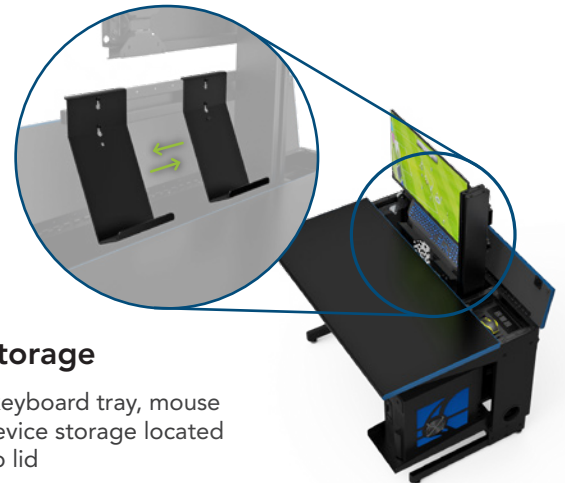

Champions Esports Desk™

Provide the ultimate gaming experience for your athletes with the Champions Esports Desk.

- » Height Adjustable Monitor
- » Device Storage
- » Optional Locking Lid
- » ADA Compatibility
- » Optional Locking CPU Enclosure
- » Audience-Side Monitor Mount

Monitors, computers & accessories not included. Options shown.

800-235-1262 | 715-723-6750 | spectrumfurniture.com

OFFICIAL SPONSORS

Champions Esports Desk Item# 37432

Height Adjustable Monitor

Simple, push-button monitor lift makes it easy to set the monitor to the perfect height for any user

Optional Locking Lid

Keyed lock protects monitor, keyboard and mouse from theft and monitor adjustment switch from unwanted use

Optional Locking CPU Enclosure

Protect your valuable CPU with the optional locking CPU Enclosure

Device Storage

Adjustable keyboard tray, mouse and other device storage located under flip-up lid

ADA Compatibility

Desk accommodates any user and meets ADA standards

Audience-Side Monitor Mount

Customize your gaming experience with the optional front monitor mount, compatible with your go-to display