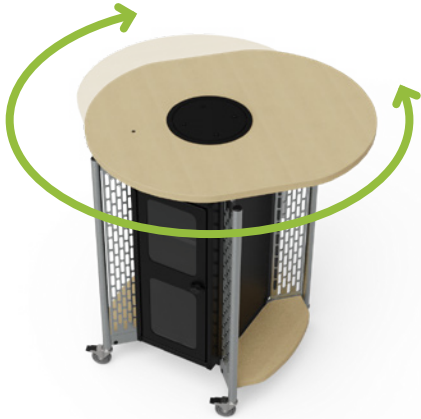

NEW

Hyflex Lectern™

Equipped with casters and a rotating worksurface, the Hyflex Lectern ensures easy access to technology while fostering active engagement with your students.

- » Rotating Worksurface
- » Easy AV Access
- » Security
- » Interface Plate Options
- » Branding and Customization
- » Storage

Monitors, laptops & accessories not included. Options shown.

Hyflex Lectern Item# 55570

Rotating Worksurface

Large, 270° rotating worksurface provides flexibility

Interface Plate Options

Multiple interface plate options keep tech handy and cables organized and out of the way

Easy AV Access

Audience-side panel and instructor-side door offer easy access to AV

Branding and Customization

Add a logo panel and choose finish colors to match your decor and school branding

Security

Locking instructor-side door and audience-side panel keep equipment safe and secure

Storage

Two backpack hooks, two foot shelves and a rack cabinet shelf provide ample storage space for belongings