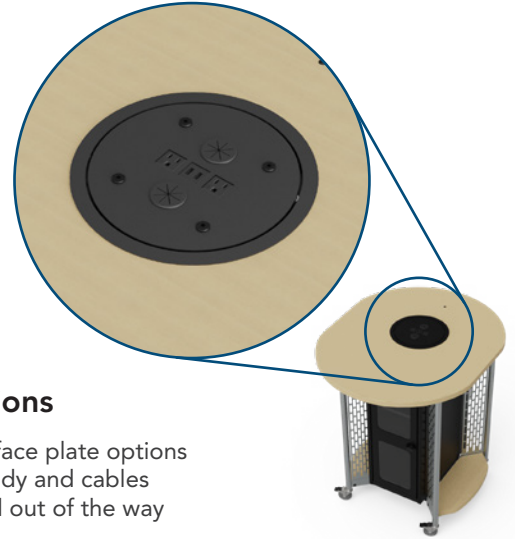

NEW

Hyflex Lectern™

Equipped with casters and a rotating worksurface, the Hyflex Lectern ensures easy access to technology while fostering active engagement with your students.

- » Rotating Worksurface
- » Easy AV Access
- » Security
- » Interface Plate Options
- » Branding and Customization
- » Storage

Monitors, laptops & accessories not included. Options shown.

Hyflex Lectern Item# 55570

Rotating Worksurface

Large, 270° rotating worksurface provides flexibility

Interface Plate Options

Multiple interface plate options keep tech handy and cables organized and out of the way

Easy AV Access

Audience-side panel and instructor-side door offer easy access to AV

Branding and Customization

Add a logo panel and choose finish colors to match your decor and school branding

Security

Locking instructor-side door and audience-side panel keep equipment safe and secure

Storage

Two backpack hooks, two foot shelves and a rack cabinet shelf provide ample storage space for belongings