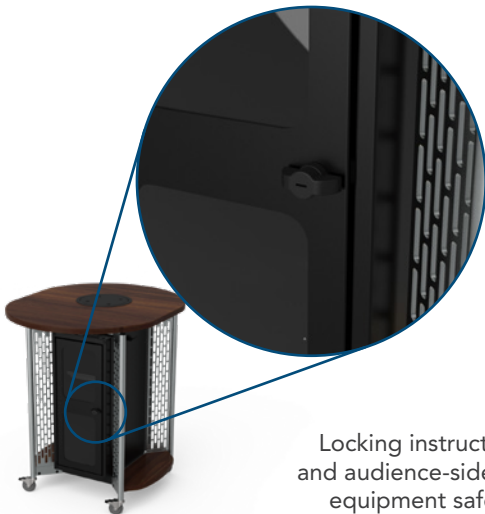

NEW

Hyflex Lectern™

Equipped with casters and a rotating worksurface, the Hyflex Lectern ensures easy access to technology while fostering active engagement with your students.

- » Rotating Worksurface
- » Easy AV Access
- » Security
- » Interface Plate Options
- » Branding and Customization
- » Storage

Monitors, laptops & accessories not included. Options shown.

Hyflex Lectern Item# 55570

Rotating Worksurface

Large, 270° rotating worksurface provides flexibility

Interface Plate Options

Multiple interface plate options keep tech handy and cables organized and out of the way

Easy AV Access

Audience-side panel and instructor-side door offer easy access to AV

Branding and Customization

Add a logo panel and choose finish colors to match your decor and school branding

Security

Locking instructor-side door and audience-side panel keep equipment safe and secure

Storage

Two backpack hooks, two foot shelves and a rack cabinet shelf provide ample storage space for belongings