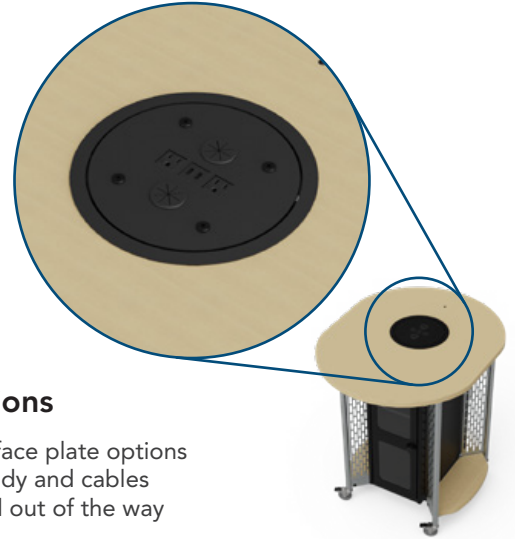

# Hyflex Lectern™

Equipped with casters and a rotating worksurface, the Hyflex Lectern ensures easy access to technology while fostering active engagement with your students.

- » Rotating Worksurface
- » Easy AV Access
- » Security
- » Interface Plate Options
- » Branding and Customization
- » Storage

## Interface Plate Options

Multiple interface plate options keep tech handy and cables organized and out of the way