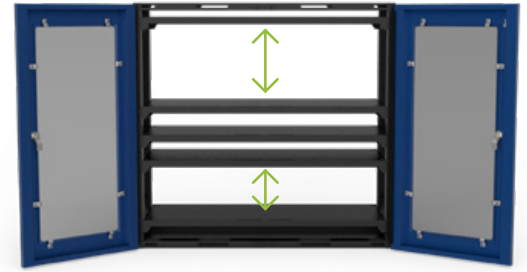

NEW

UC36™

The UC36 provides convenient access to and clear visibility of stored materials and supplies for your classroom.

- » Generous Storage Capacity
- » Locking, Acrylic-Panel Doors
- » Easy Cord Access
- » Adjustable Shelves
- » Multiple Color Options
- » Simple Wall Mounting

Accessories not included. Options shown.

Generous Storage Capacity

Plenty of space to accommodate the supplies and materials needed for lessons.

Adjustable Shelves

Customize the fit by adjusting both the upper and lower shelves

Locking, Acrylic-Panel Doors

Acrylic-panel doors provide visibility to secured materials

Multiple Color Options

Doors available in multiple color options

Easy Cord Access

Grommets on the side panels offer easy cord access

Simple Wall Mounting

Multiple panel slots at the back make it easy to anchor the cabinet to walls