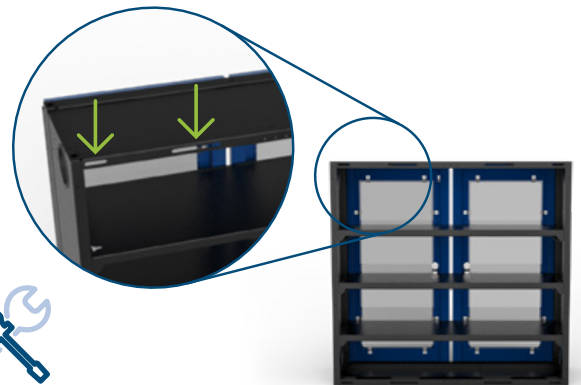

NEW

UC36™

The UC36 provides convenient access to and clear visibility of stored materials and supplies for your classroom.

- » Generous Storage Capacity
- » Locking, Acrylic-Panel Doors
- » Easy Cord Access
- » Adjustable Shelves
- » Multiple Color Options
- » Simple Wall Mounting

Locking, Acrylic-Panel Doors

Acrylic-panel doors provide visibility to secured materials

Multiple Color Options

Doors available in multiple color options

Easy Cord Access

Grommets on the side panels offer easy cord access

Simple Wall Mounting

Multiple panel slots at the back make it easy to anchor the cabinet to walls