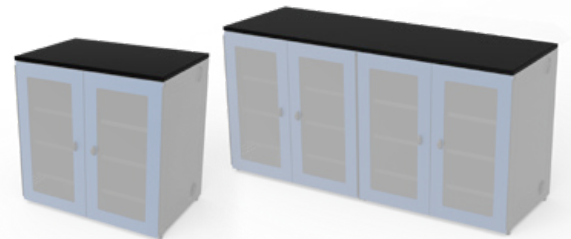

NEW

LC36™

Ideal for any fablab, STEAM or other academic environment, the LC36 helps keep learning materials organized, secure and easily accessible.

- » Large Storage Capacity
- » Locking, Acrylic-Panel Doors
- » Easy Cord Access
- » Adjustable Shelves
- » Multiple Color Options
- » Optional Worksurface(s)

Locking, Acrylic-Panel Doors

Acrylic-panel doors provide visibility to secured materials

Multiple Color Options

Available in multiple color options for edgeband and doors

Easy Cord Access

Grommets on the side panels offer easy cord access

Optional Worksurface(s)

Complete your storage space with one of our 36" or 72" wide workspaces