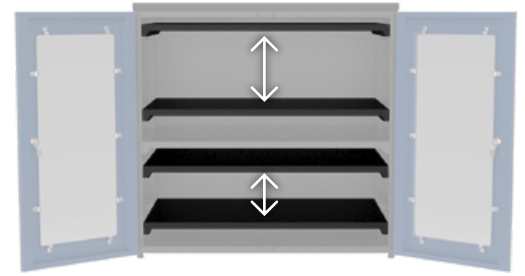

NEW

LC36™

Ideal for any fablab, STEAM or other academic environment, the LC36 helps keep learning materials organized, secure and easily accessible.

- » Large Storage Capacity
- » Locking, Acrylic-Panel Doors
- » Easy Cord Access
- » Adjustable Shelves
- » Multiple Color Options
- » Optional Worksurface(s)

Accessories not included. Options shown.

Large Storage Capacity

Plenty of space to accommodate the supplies and materials needed for lessons.

Adjustable Shelves

Customize the fit by adjusting both the upper and lower shelves

Locking, Acrylic-Panel Doors

Acrylic-panel doors provide visibility to secured materials

Multiple Color Options

Available in multiple color options for edgeband and doors

Easy Cord Access

Grommets on the side panels offer easy cord access

Optional Worksurface(s)

Complete your storage space with one of our 36" or 72" wide workspaces