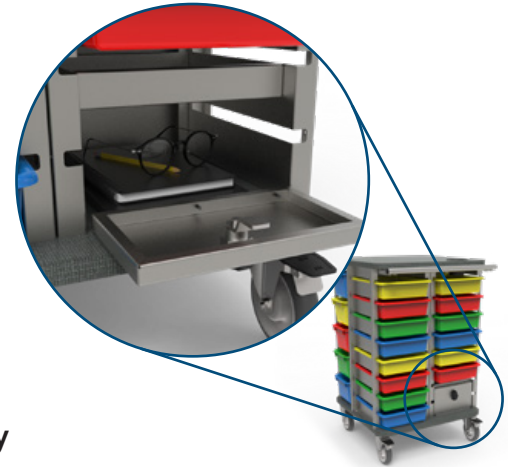

Shown: STEAM Roller Teacher Station with multicolor bins (55546-AAS1)

STEAM Roller Teacher Station™

With 24 storage bins, you'll have room to store and transport everything you need to create an efficient mobile science, technology, or art-based teacher station.

- » Large Capacity
- » Security
- » Color Options
- » Large Worksurface
- » Mobility
- » Cord Reel

Shown:
STEAM Roller Teacher
Station with blue bins
(55546-AAS1BL)

Monitor, computer & accessories not included. Options shown.

STEAM Roller Teacher Station

Item# 55546

Large Capacity

Comes with 14 Tote Bins and 10 Project Totes to maximize storage and organization

Security

Keep technology and valuables secure in the lockable storage cabinet

Color Options

Available with red, blue, green, yellow or multicolor bins options

Large Workspace

Room for laptops and other peripherals on the workspace

Mobility

Deluxe 5" balloon wheels provide best-in-class mobility and lock to prevent movement when in session